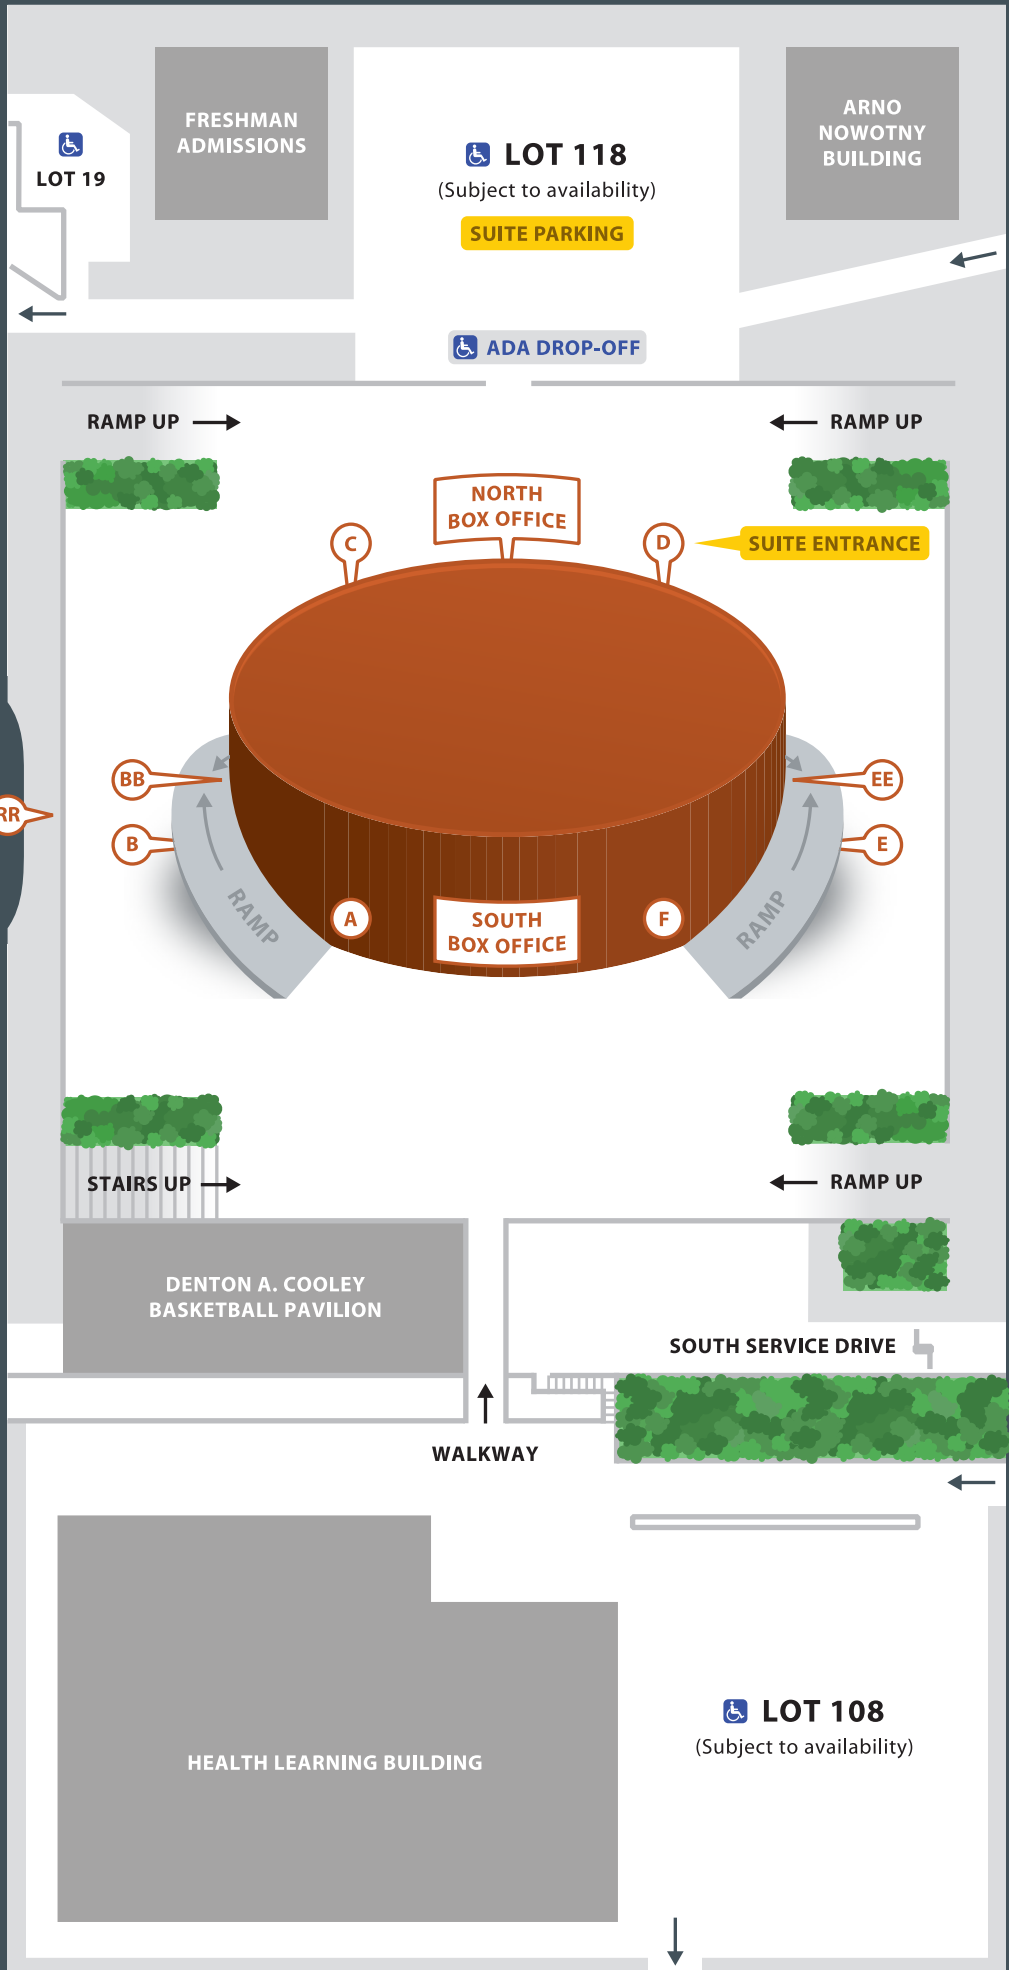

M.L.K. BOULEVARD

TRINITY GARAGE

NORTH ENTRANCES

- (C) Lower Level
- (D) Lower Level

EAST ENTRANCES

- (EE) Upper Level
- (E) Lower Level

SOUTH ENTRANCES

- (A) Lower Level
- (F) Lower Level

WEST ENTRANCES

- (BB) Upper Level
- (B) Lower Level
- (RR) Street Level (Red River)

HEALTH CENTER GARAGE

RED RIVER STREET

ADA DROP-OFF

RED RIVER STREET

ENTRANCE TO LOT 118

I.H.-35 SOUTHBOUND FRONTAGE ROAD
USE M.L.K./15TH STREET EXITS FROM I.H.-35

ENTRANCE TO LOT 108

15TH STREET